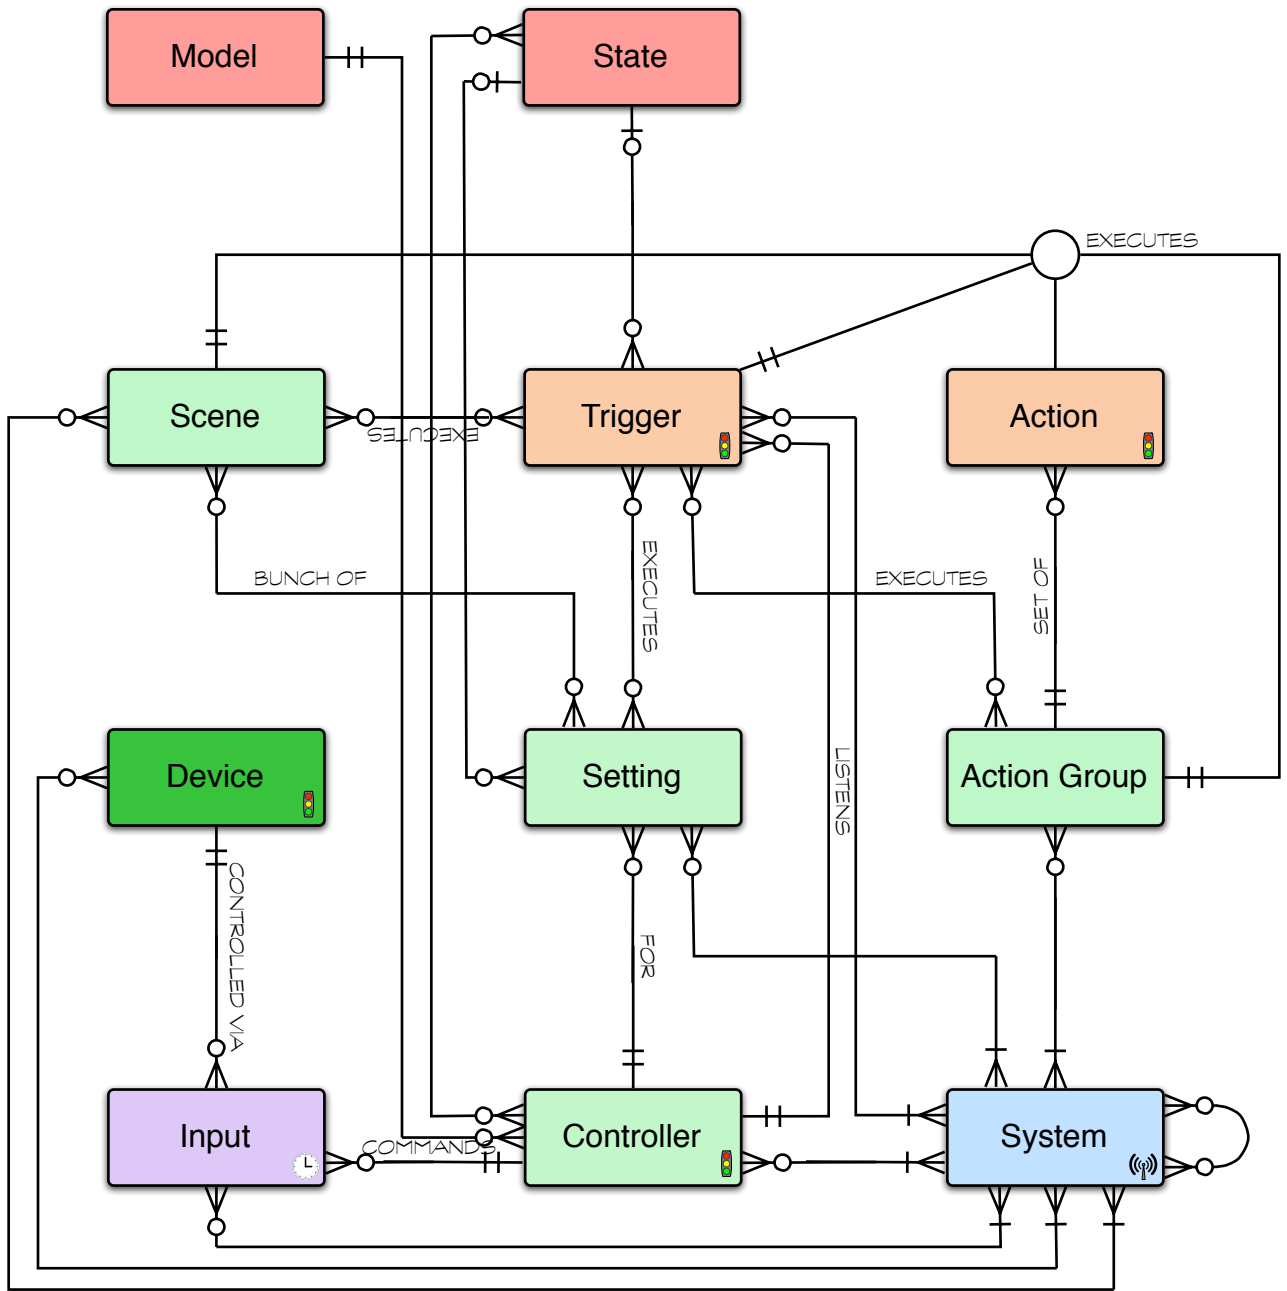

OSID CONTROL MODEL

Trigger

```

boolean turnedOn()
boolean turnedOff()
boolean changedVariableAmount()
boolean changedExceedsVariableAmount()
boolean changedDeceedsVariableAmount()
    
```

Controller

```

string getAddress()
Version getVersion()
    
```

Action

```

Duration getDelay()
boolean isBlocking()
    
```

Setting

```

boolean isOn()
boolean isOff()
decimal getVariableAmount()
Duration getRampRate()
    
```

LEGEND

		Temporal
		Operable
		Sourceable