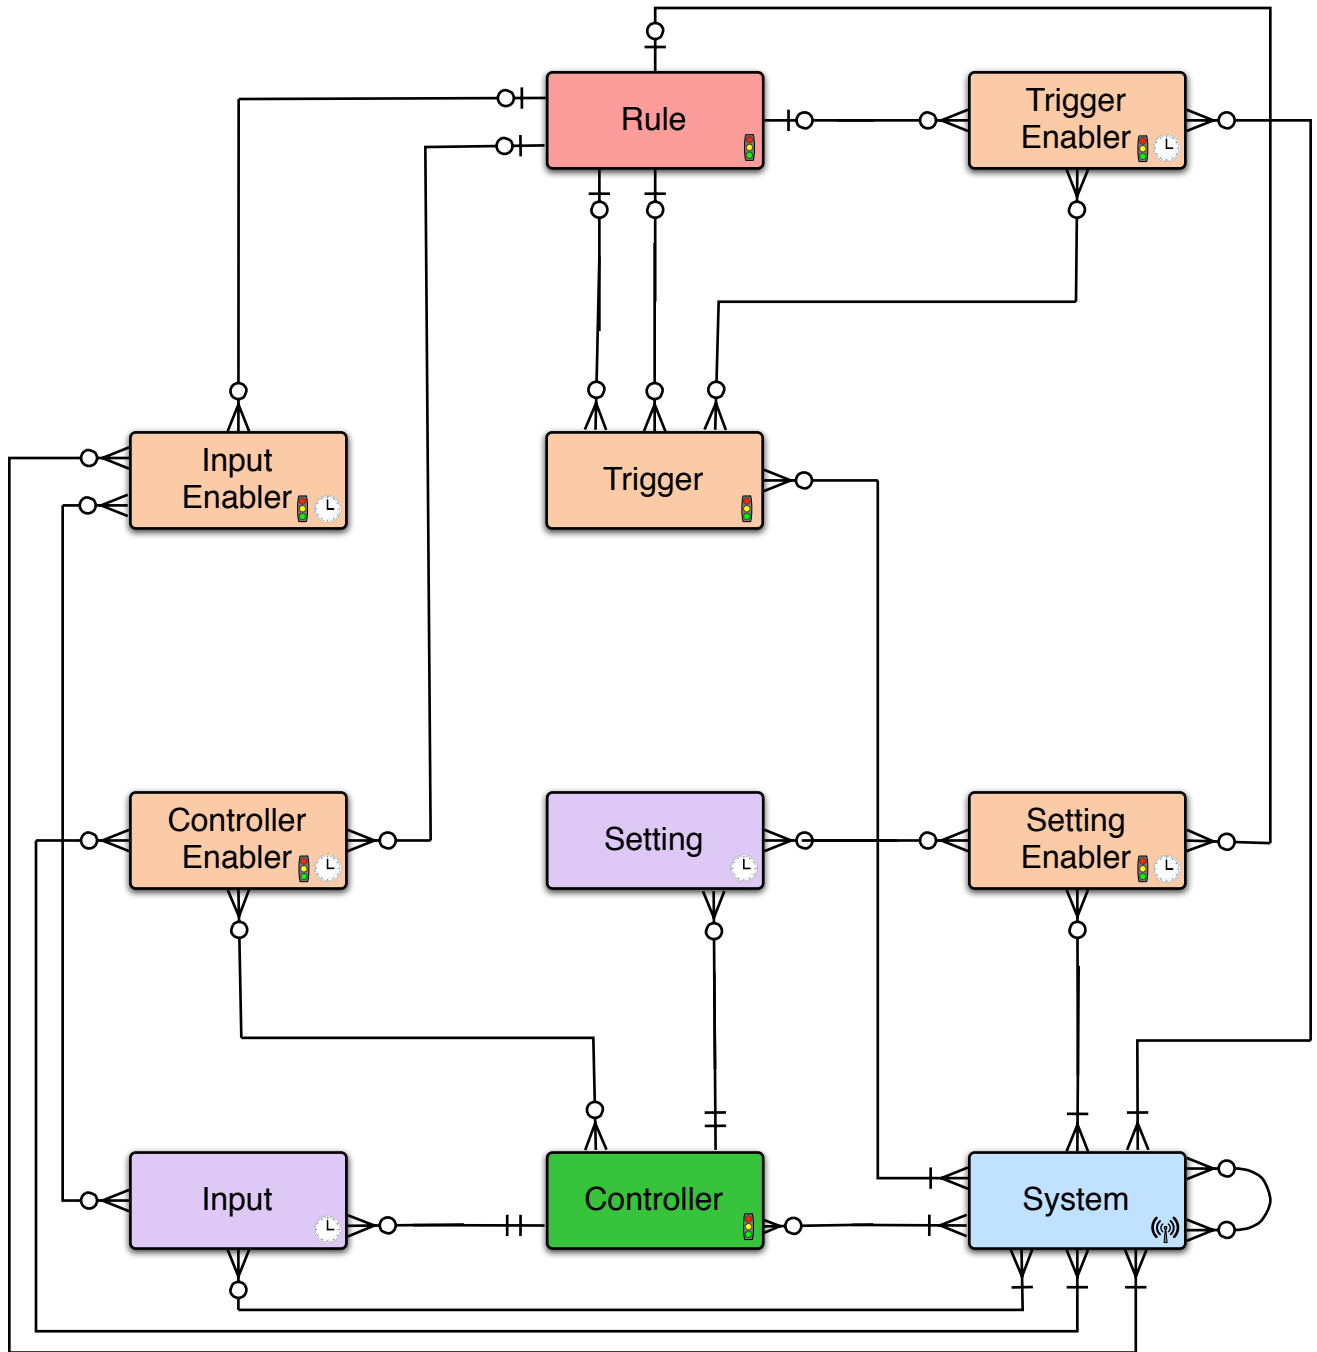

OSID CONTROL RULES MODEL

Trigger
boolean turnedOn()
boolean turnedOff()
boolean changedVariableAmount()
boolean changedExceedsVariableAmount()
boolean changedDeceedsVariableAmount()

Controller
string getAddress()
Version getVersion()

Setting
boolean isOn()
boolean isOff()
decimal getVariableAmount()
Duration getRampRate()

LEGEND

OsidObject	OsidRule	Temporal
OsidRelationship	OsidCatalog	Operable
OsidGovernator	External Entity	Sourceable
OsidCondition	OsidResult	
OsidCapsule		