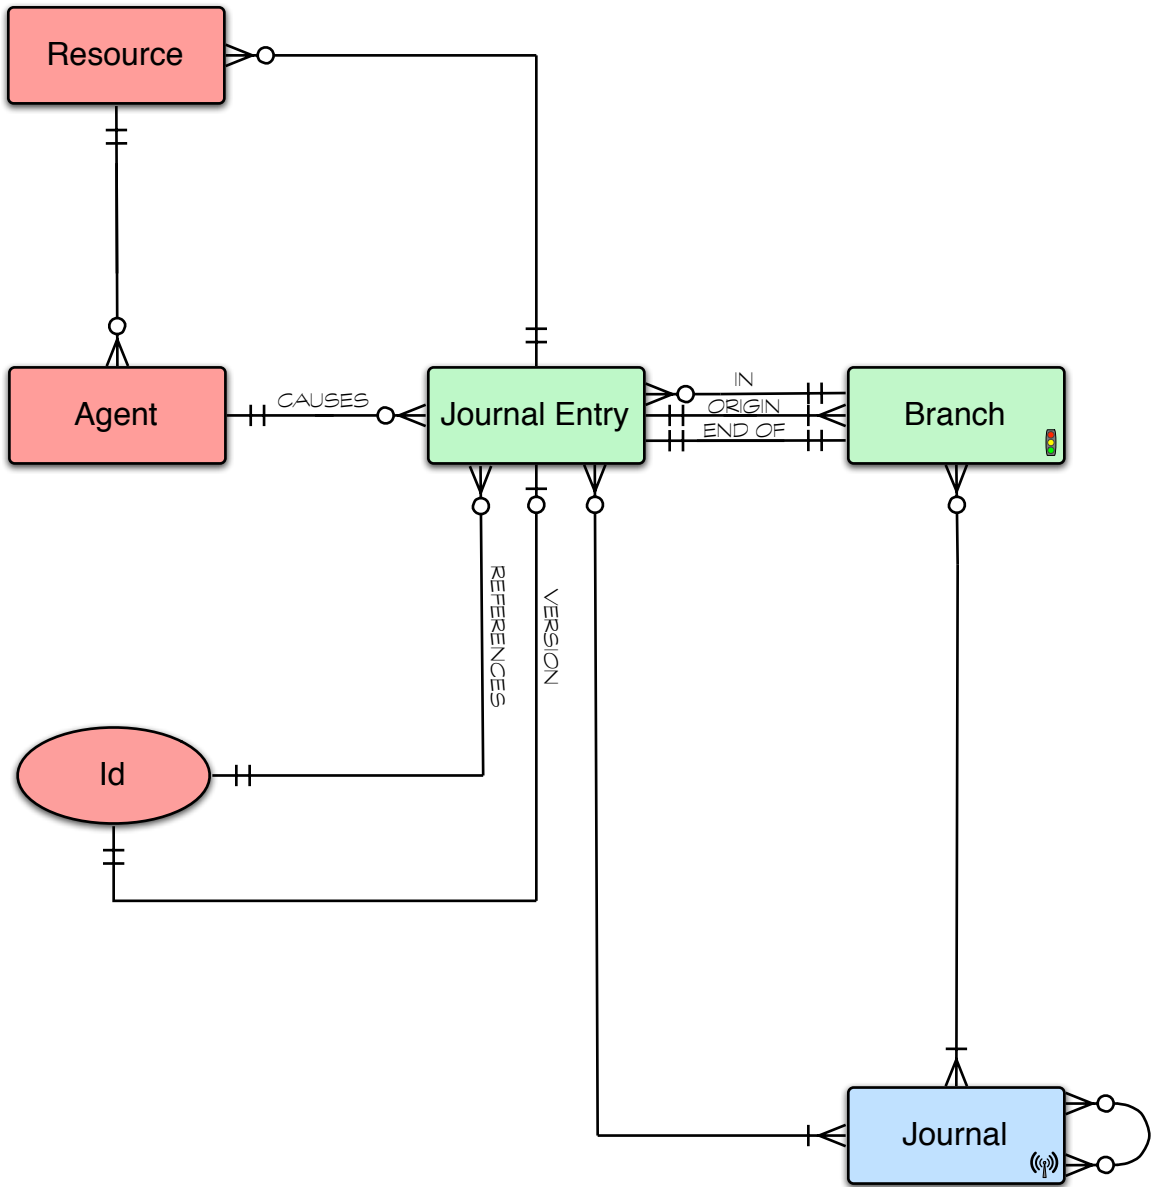

OSID JOURNALING MODEL

Journal Entry

Id getVersionId()
DateTime getTimestamp()

Branch

boolean isActive()

LEGEND