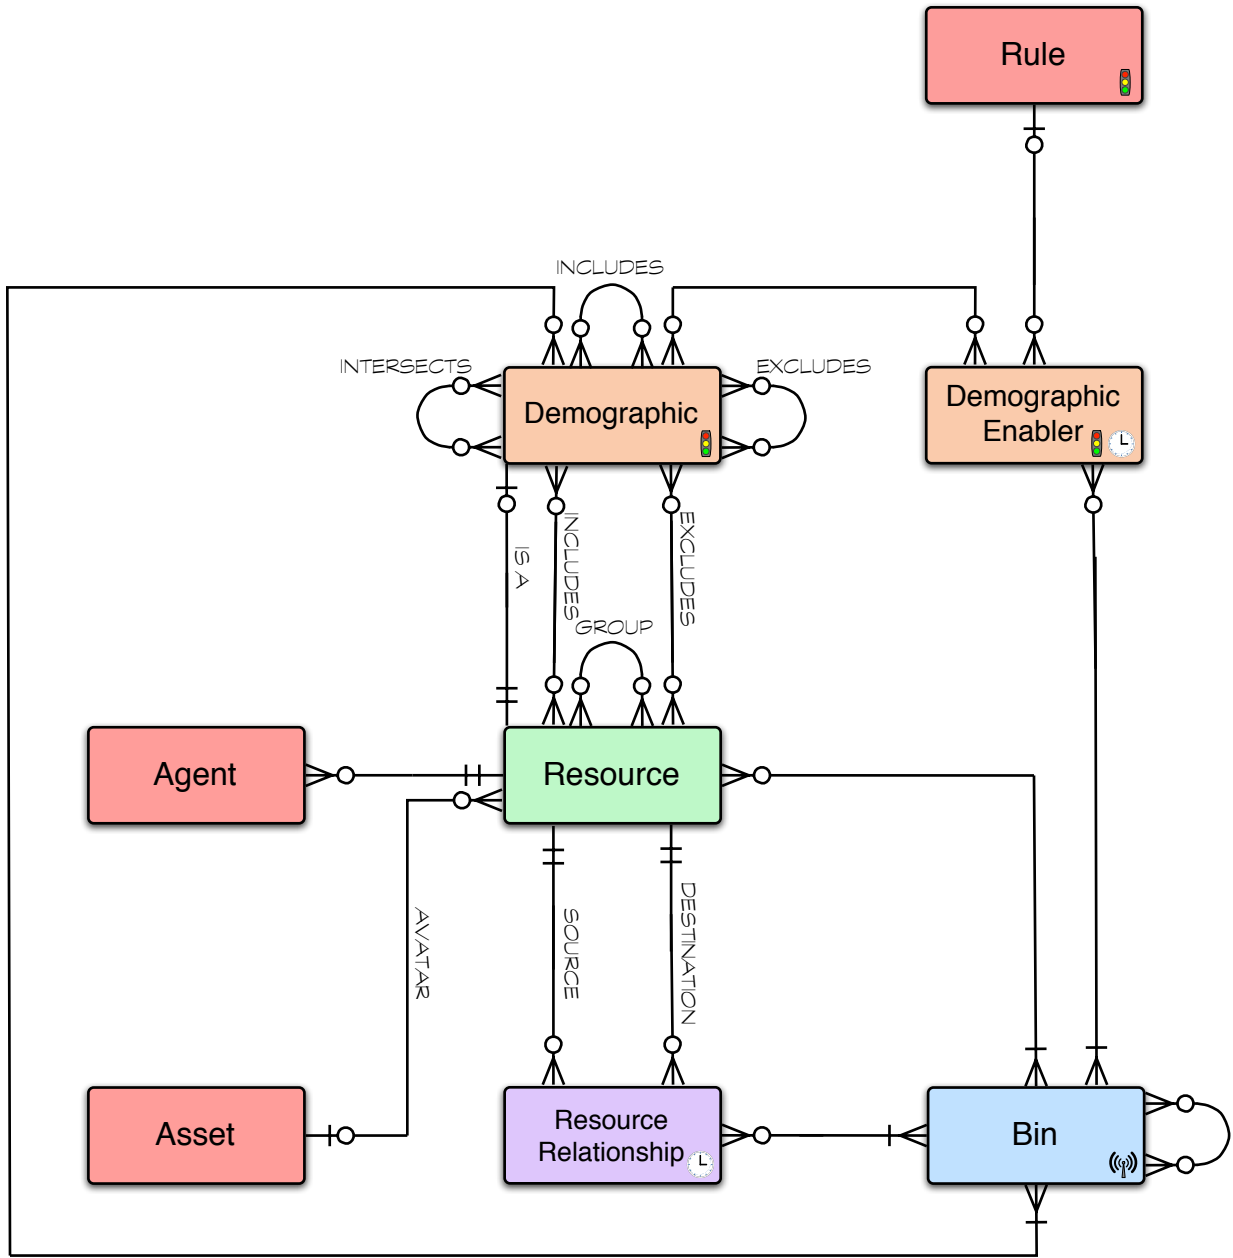

OSID RESOURCE DEMOGRAPHIC MODEL

Resource

boolean isGroup()
boolean isDemographic()

LEGEND

- OsidObject
- OsidRule
- OsidRelationship
- OsidCatalog
- OsidGovernator
- External Entity
- OsidCondition
- OsidResult
- OsidCapsule
- L Temporal
- 🚦 Operable
- 📶 Sourceable