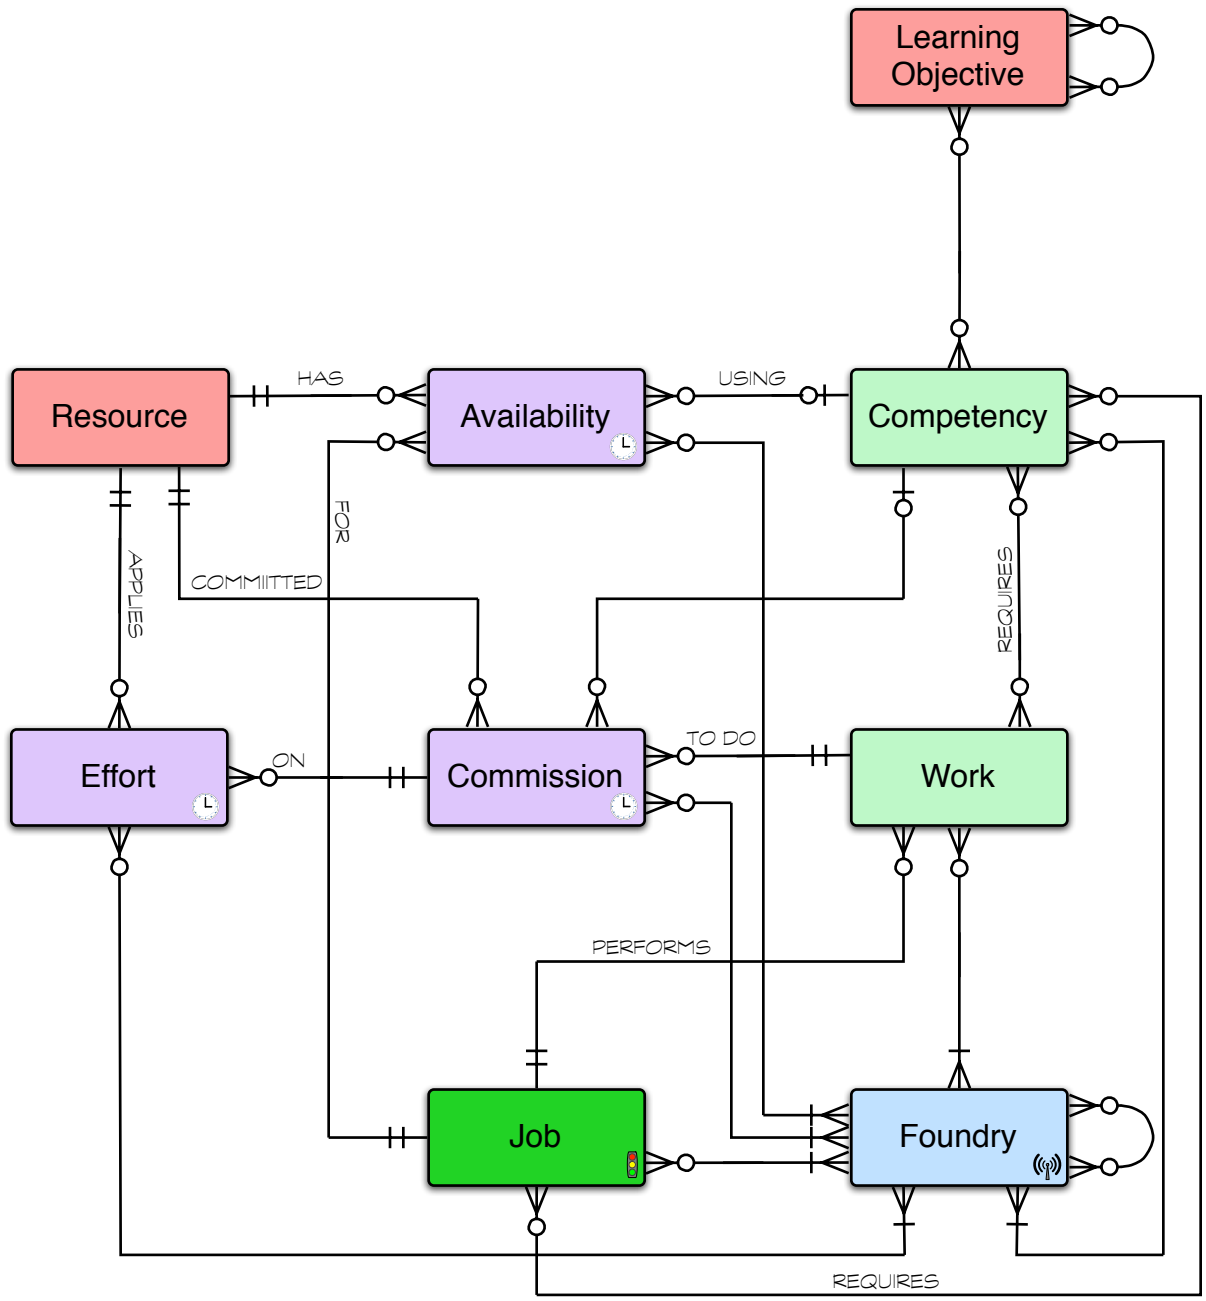

OSID RESOURCING MODEL

Commission
 cardinal getPercentage()

Effort
 Duration getTimeSpent()

Availability
 cardinal getPercentage()

Work
 DateTime getCreateDate()
 boolean isComplete()
 DateTime getCompletionDate()

LEGEND

- OsidObject
- OsidRule
- OsidRelationship
- OsidCatalog
- OsidGovernator
- External Entity
- OsidCondition
- OsidResult
- OsidCapsule
- L Temporal
- 🚦 Operable
- 📡 Sourceable