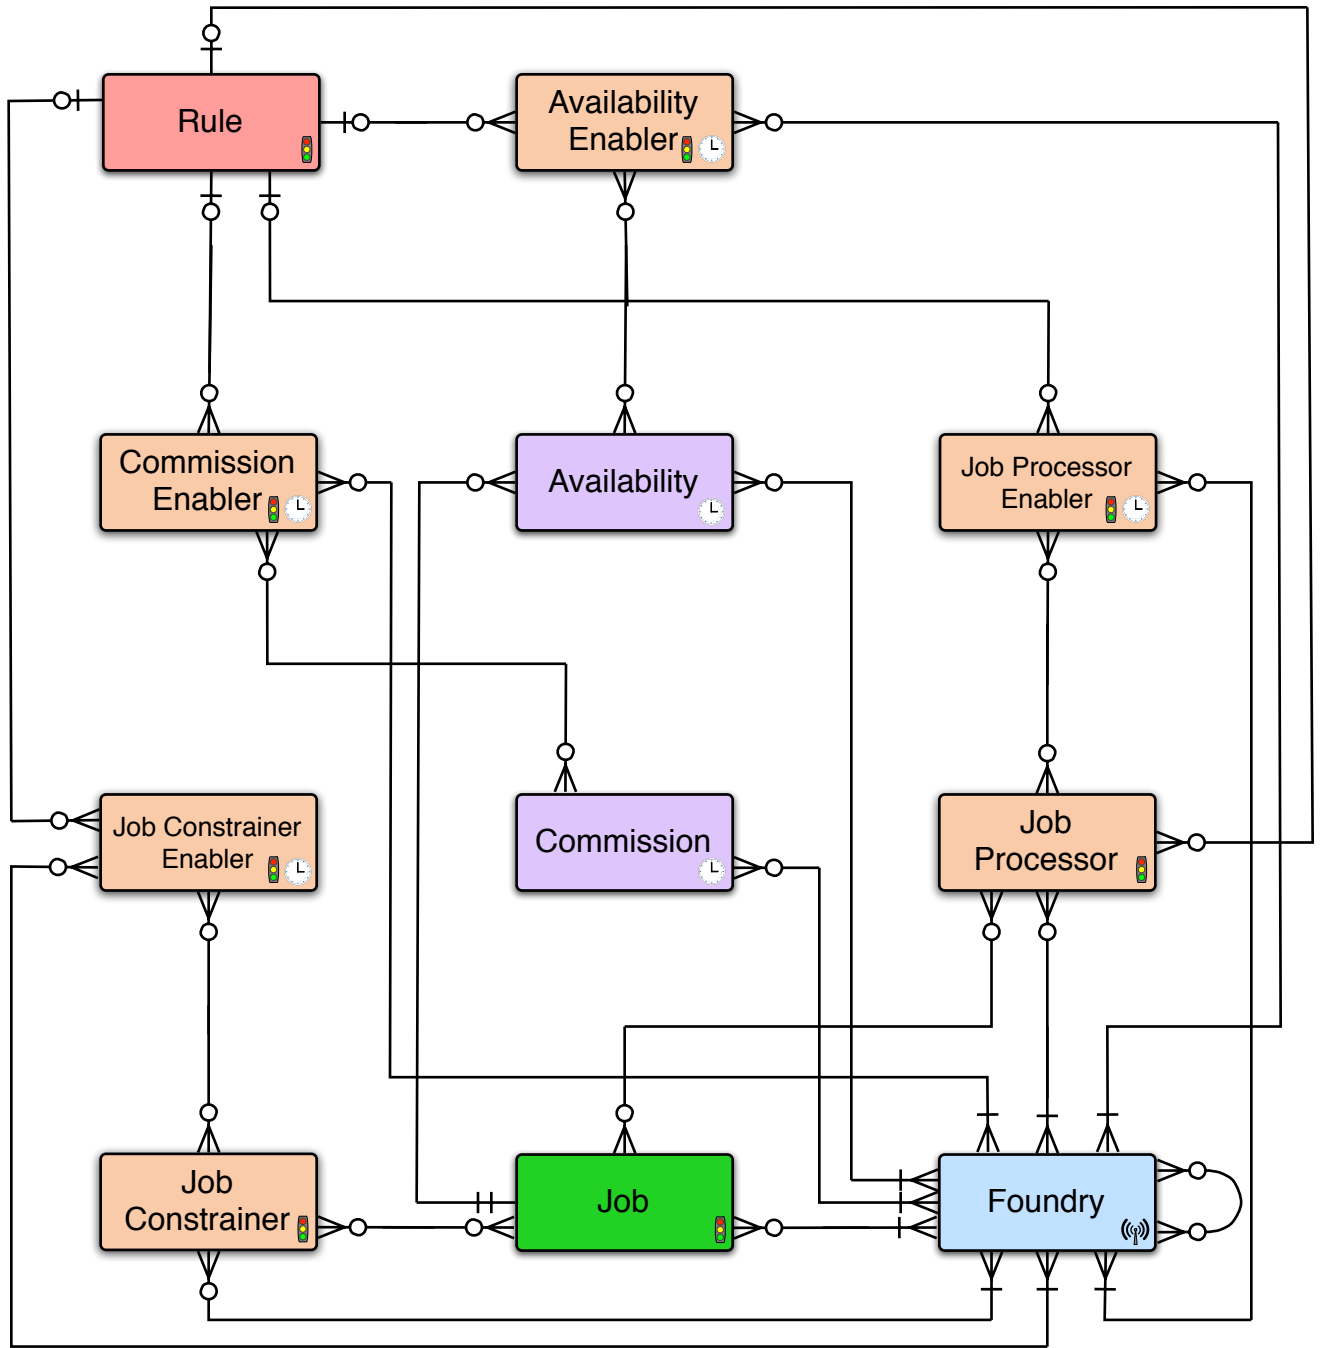

OSID RESOURCING RULES MODEL

Commission
cardinal getPercentage()

Availability
cardinal getPercentage()

LEGEND

- OsidObject
- OsidRule
- OsidRelationship
- OsidCatalog
- OsidGovernator
- External Entity
- OsidCondition
- OsidResult
- OsidCapsule
- L Temporal
- Operable
- Sourceable