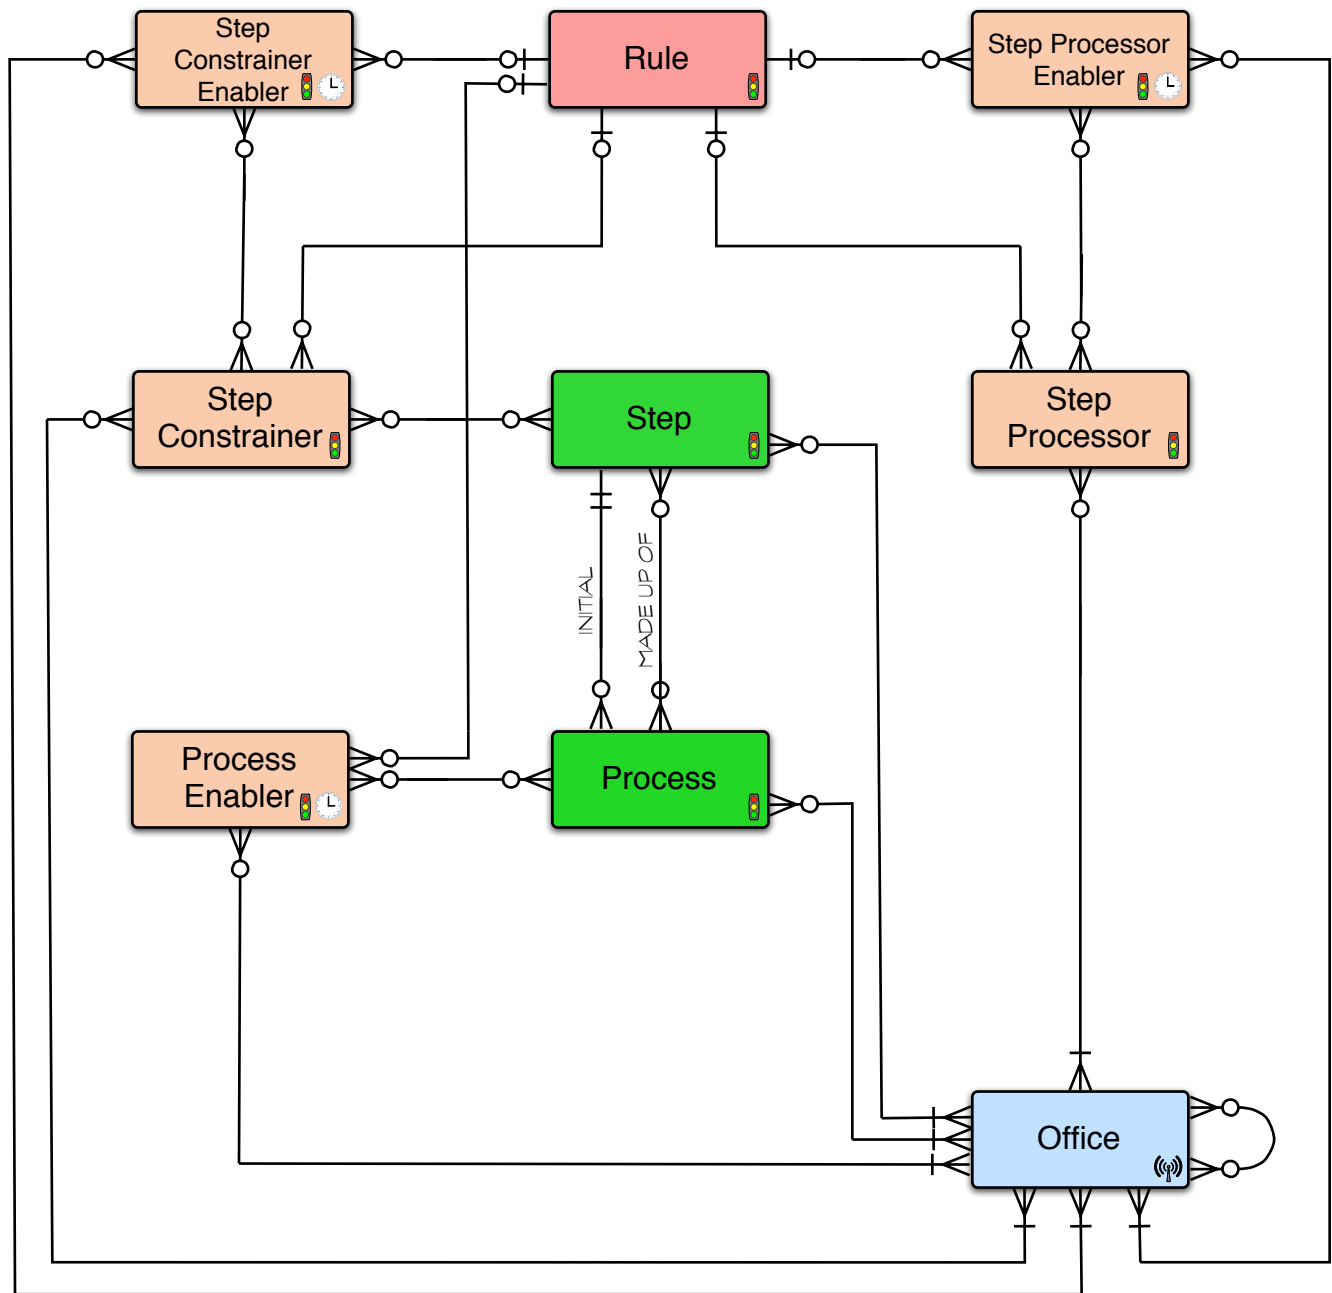

OSID WORKFLOW RULES MODEL

Process
boolean isEnabled()

Step
string getInputConditionSteing()

LEGEND